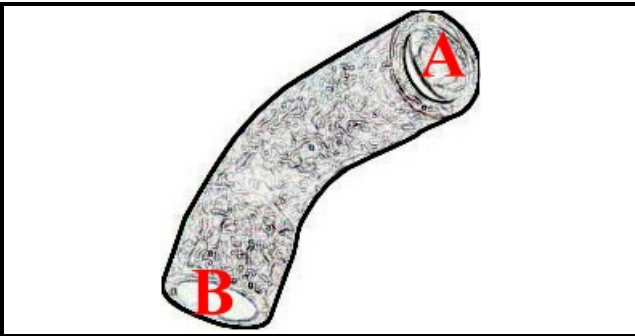

2108153

SUCTION SLEEVE 600 ELFRAMO

Date: 08-04-2025

ORIGINAL
OSP
SPARE PARTS

Technical data

MINIMUM INTERNAL DIAMETER mm	B=70mm
MAXIMUM INTERNAL DIAMETER mm	A=85mm
NUMBER OF WAYS	2 VIE/WAYS

Manufacturer code