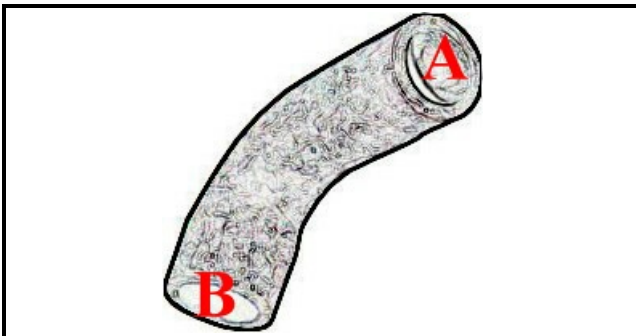

2108153

SUCTION SLEEVE 600 ELFRAMO

Date: 22-11-2024

ORIGINAL
OSP
SPARE PARTS**Technical data**

MINIMUM INTERNAL DIAMETER mm	B=70mm
MAXIMUM INTERNAL DIAMETER mm	A=85mm
NUMBER OF WAYS	2 VIE/WAYS

Manufacturer code