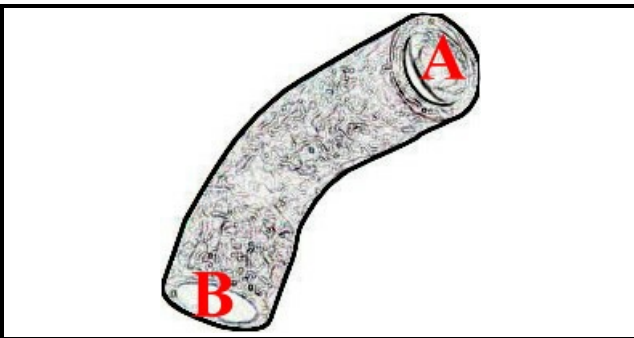

2108153

SUCTION SLEEVE 600 ELFRAMO

Date: 22-12-2024

ORIGINAL
OSP
SPARE PARTS**Technical data**

MINIMUM INTERNAL DIAMETER mm	B=70mm
MAXIMUM INTERNAL DIAMETER mm	A=85mm
NUMBER OF WAYS	2 VIE/WAYS

Manufacturer code