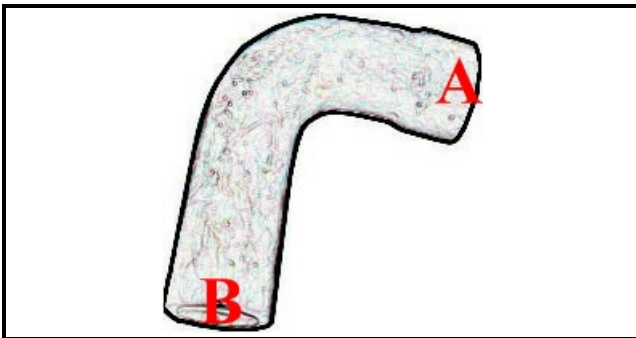

2108172

DRAIN HOSE MOD 2

Date: 22-12-2024

ORIGINAL
OSP
SPARE PARTS**Technical data**

MINIMUM INTERNAL DIAMETER mm	A=25mm
MAXIMUM INTERNAL DIAMETER mm	B=25mm
NUMBER OF WAYS	2 VIE/WAYS

Manufacturer code

OMNIWASH SRL - SOCIETA' A SOCIO UNICO