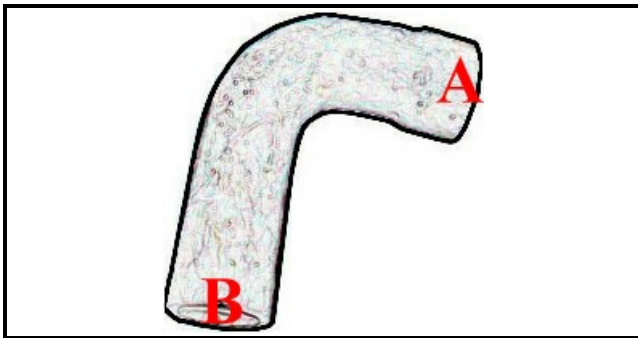

## Technical data

MINIMUM INTERNAL DIAMETER mm	A=60mm
MAXIMUM INTERNAL DIAMETER mm	B=65mm
NUMBER OF WAYS	2 VIE/WAYS