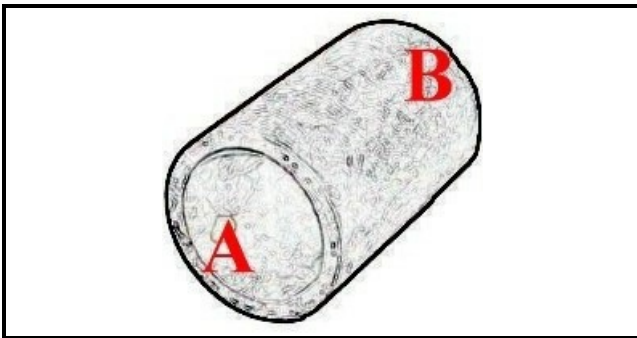

# LOT SLEEVE FOR PUMP LC5

Date: 13-04-2025

ORIGINAL  
**OSP**  
SPARE PARTS

## Technical data

MINIMUM INTERNAL DIAMETER mm	A=39mm
MAXIMUM INTERNAL DIAMETER mm	B=48mm
NUMBER OF WAYS	2 VIE/WAYS