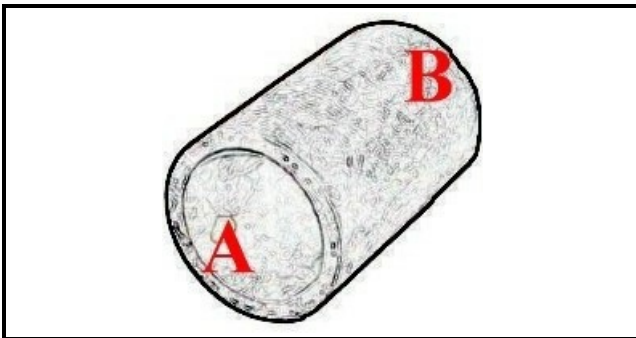

2108196

**LOT SLEEVE FOR PUMP LC5**

Date: 31-01-2025

ORIGINAL  
**OSP**  
SPARE PARTS**Technical data**

MINIMUM INTERNAL DIAMETER mm	A=39mm
MAXIMUM INTERNAL DIAMETER mm	B=48mm
NUMBER OF WAYS	2 VIE/WAYS

**Manufacturer code**