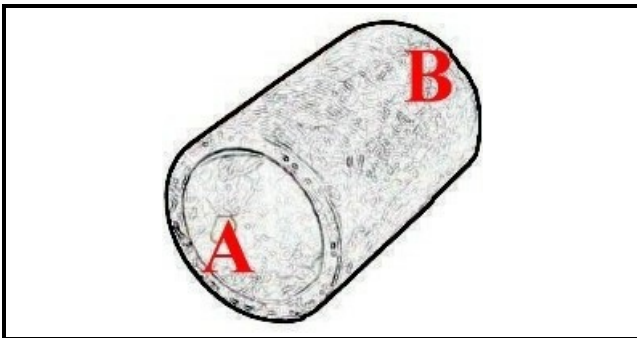

2108196

LOT SLEEVE FOR PUMP LC5

Date: 04-03-2025

ORIGINAL
OSP
SPARE PARTS**Technical data**

MINIMUM INTERNAL DIAMETER mm	A=39mm
MAXIMUM INTERNAL DIAMETER mm	B=48mm
NUMBER OF WAYS	2 VIE/WAYS

Manufacturer code