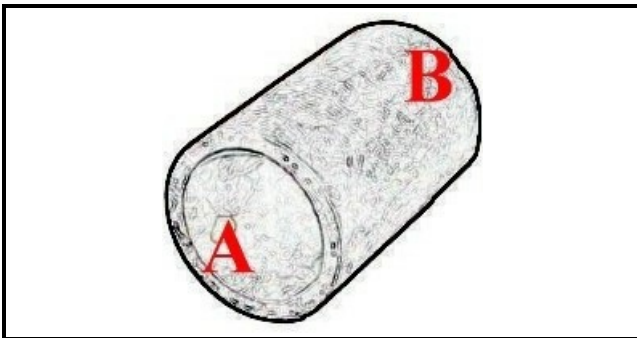

2108196

LOT SLEEVE FOR PUMP LC5

Date: 22-11-2024

ORIGINAL
OSP
SPARE PARTS**Technical data**

MINIMUM INTERNAL DIAMETER mm	A=39mm
MAXIMUM INTERNAL DIAMETER mm	B=48mm
NUMBER OF WAYS	2 VIE/WAYS

Manufacturer code