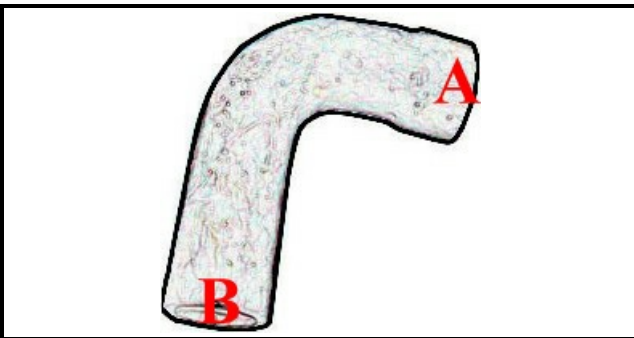

2108199

**HOSE ASPIRATION PUMP LF2004**

Date: 22-12-2024

ORIGINAL  
**OSP**  
SPARE PARTS**Technical data**

MINIMUM INTERNAL DIAMETER mm	A=45mm
MAXIMUM INTERNAL DIAMETER mm	B=48mm
NUMBER OF WAYS	2 VIE/WAYS