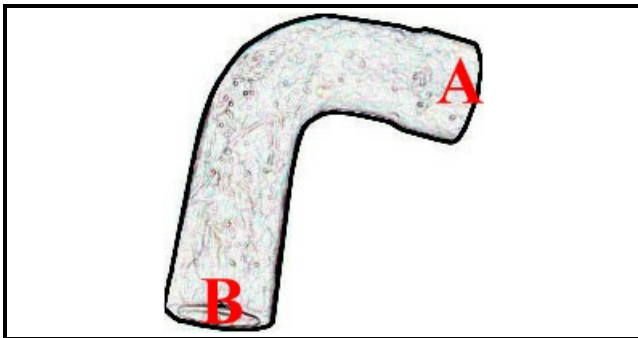

Technical data

NUMBER OF WAYS	2 VIE/WAYS

Manufacturer code

Gruppo Cimbali S.p.A.