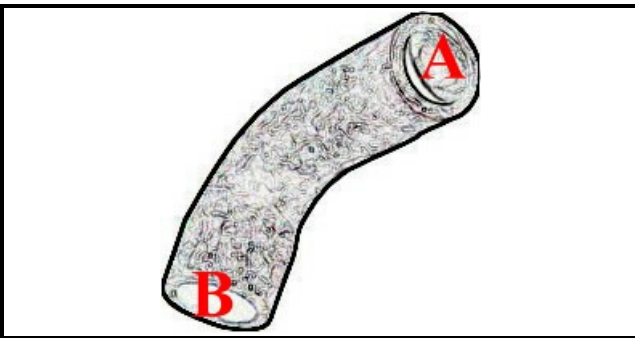

## Technical data

MINIMUM INTERNAL DIAMETER mm	A=50mm
MAXIMUM INTERNAL DIAMETER mm	B=70mm
NUMBER OF WAYS	2 VIE/WAYS