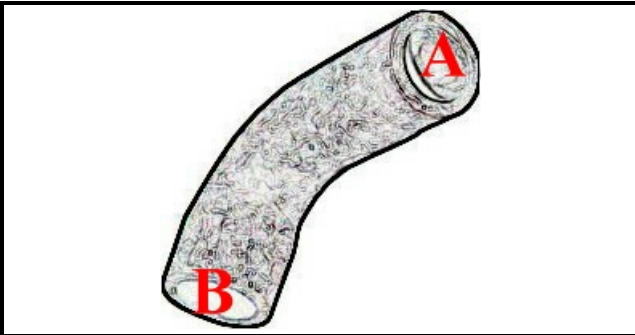

2108203

SLEEVE MR1200/912

Date: 22-12-2024

ORIGINAL
OSP
SPARE PARTS**Technical data**

MINIMUM INTERNAL DIAMETER mm	A=50mm
MAXIMUM INTERNAL DIAMETER mm	B=70mm
NUMBER OF WAYS	2 VIE/WAYS

Manufacturer code

ELFRAMO SPA