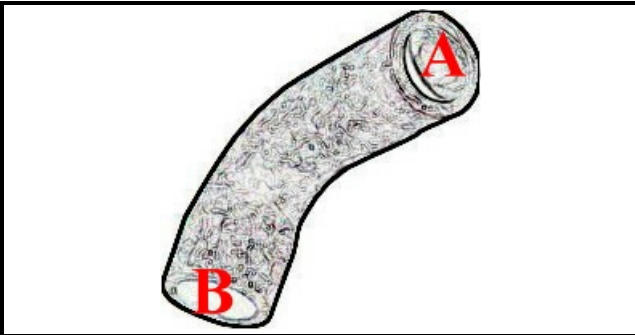

2108203

SLEEVE MR1200/912

Date: 22-11-2024

ORIGINAL
OSP
SPARE PARTS**Technical data**

MINIMUM INTERNAL DIAMETER mm	A=50mm
MAXIMUM INTERNAL DIAMETER mm	B=70mm
NUMBER OF WAYS	2 VIE/WAYS

Manufacturer code

ELFRAMO SPA