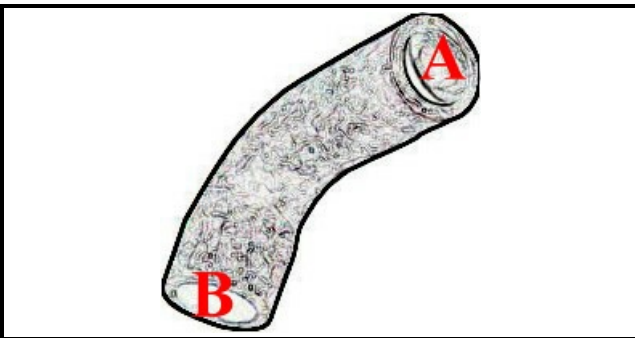

2108203

SLEEVE MR1200/912

Date: 31-01-2025

ORIGINAL
OSP
SPARE PARTS**Technical data**

MINIMUM INTERNAL DIAMETER mm	A=50mm
MAXIMUM INTERNAL DIAMETER mm	B=70mm
NUMBER OF WAYS	2 VIE/WAYS

Manufacturer code

ELFRAMO SPA