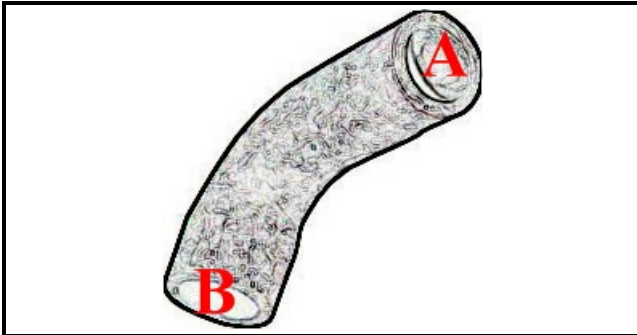

2108211

SUCTION SLEEVE AC

Date: 22-11-2024

ORIGINAL
OSP
SPARE PARTS

Technical data

NUMBER OF WAYS	2 VIE/WAYS
----------------	------------

Manufacturer code

COMENDA - ALI GROUP SRL A SOCIO UNICO