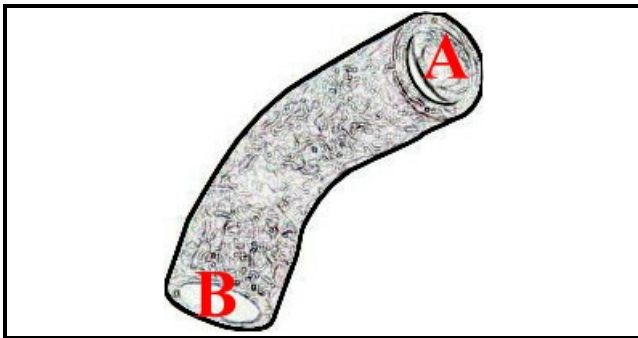

2108211

SUCTION SLEEVE AC

Date: 06-04-2025

ORIGINAL
OSP
SPARE PARTS

Technical data

NUMBER OF WAYS	2 VIE/WAYS
----------------	------------

Manufacturer code

COMENDA - ALI GROUP SRL A SOCIO UNICO