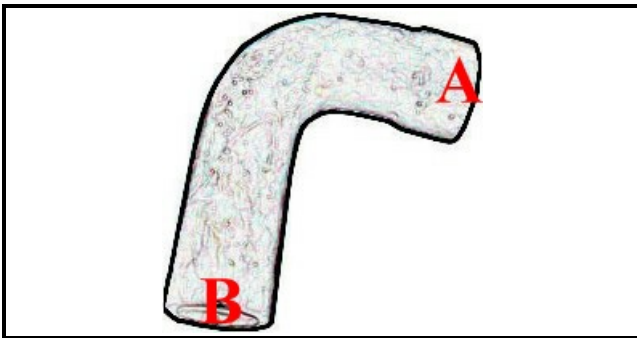

# OUTLET SLEEVE MOD. 4/82 CT

Date: 06-04-2025

ORIGINAL  
**OSP**  
SPARE PARTS

## Technical data

MINIMUM INTERNAL DIAMETER mm	A=36mm
MAXIMUM INTERNAL DIAMETER mm	B=36mm
NUMBER OF WAYS	2 VIE/WAYS