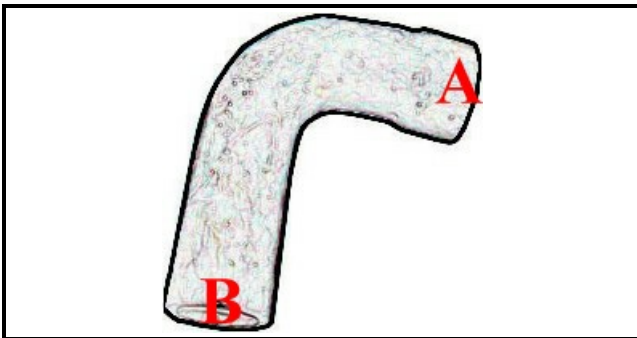

2108239

ASPIRATION HOSE P43E-NP 43 *

Date: 22-11-2024

ORIGINAL
OSP
SPARE PARTS**Technical data**

MINIMUM INTERNAL DIAMETER mm	B=29mm
MAXIMUM INTERNAL DIAMETER mm	A=35mm
NUMBER OF WAYS	2 VIE/WAYS

Manufacturer code