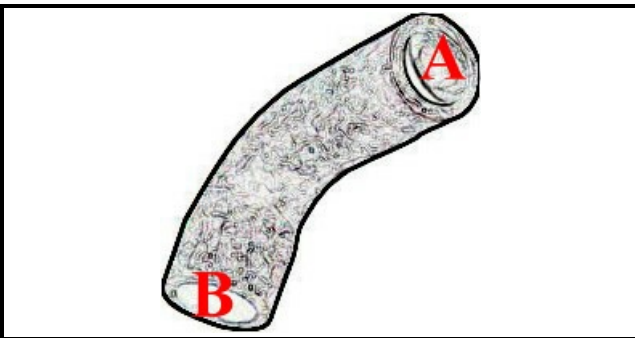

2108250

**WASH PIPE D30**

Date: 24-11-2024

ORIGINAL  
**OSP**  
SPARE PARTS**Technical data**

MINIMUM INTERNAL DIAMETER mm	A=34mm
MAXIMUM INTERNAL DIAMETER mm	B=34mm
NUMBER OF WAYS	2 VIE/WAYS

**Manufacturer code**