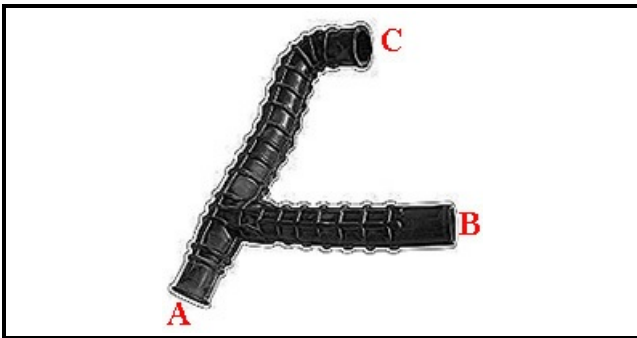

## Technical data

MINIMUM INTERNAL DIAMETER mm	A=35mm
MAXIMUM INTERNAL DIAMETER mm	C=48mm
NUMBER OF WAYS	3 VIE/WAYS
MINIMUM INTERNAL DIAMETER mm	B=35mm