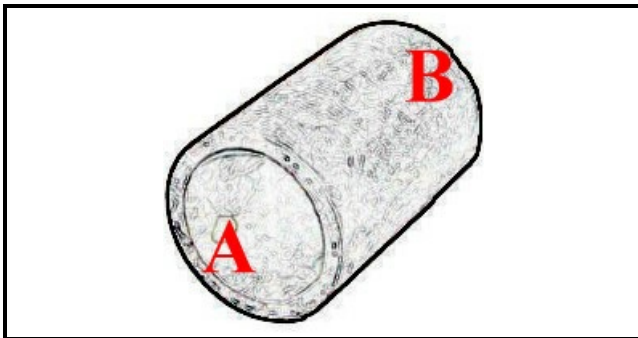

2108264

PRESSURE HOSE ED 650

Date: 22-11-2024

ORIGINAL
OSP
SPARE PARTS**Technical data**

MINIMUM INTERNAL DIAMETER mm	A=63mm
MAXIMUM INTERNAL DIAMETER mm	B=63mm
NUMBER OF WAYS	2 VIE/WAYS

Manufacturer code

HOONVED - ALI GROUP SRL A SOCIO UNICO