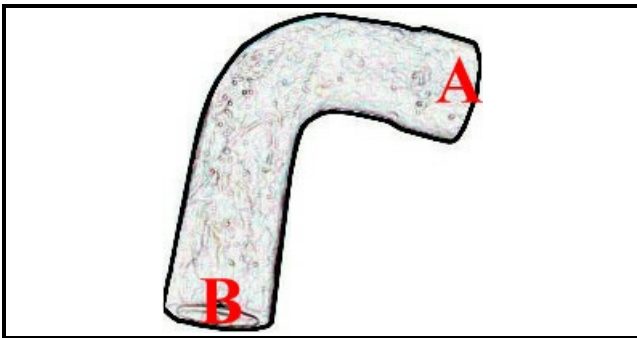

2108297

FORMED HOSE WAREWASHING L-SHAPE

Date: 07-04-2025

ORIGINAL
OSP
SPARE PARTS

Technical data

MINIMUM INTERNAL DIAMETER mm	A=45mm
MAXIMUM INTERNAL DIAMETER mm	B=48mm
NUMBER OF WAYS	2 VIE/WAYS

Manufacturer code