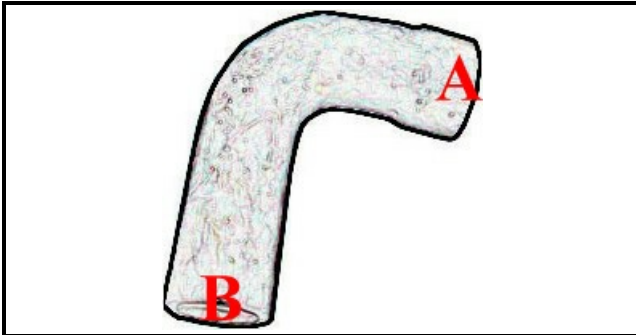

2108321

**ELBOW WASH PIPE 90°**

Date: 22-12-2024

ORIGINAL  
**OSP**  
SPARE PARTS**Technical data**

MINIMUM INTERNAL DIAMETER mm	A=50mm
MAXIMUM INTERNAL DIAMETER mm	B=50mm
NUMBER OF WAYS	2 VIE/WAYS

**Manufacturer code**