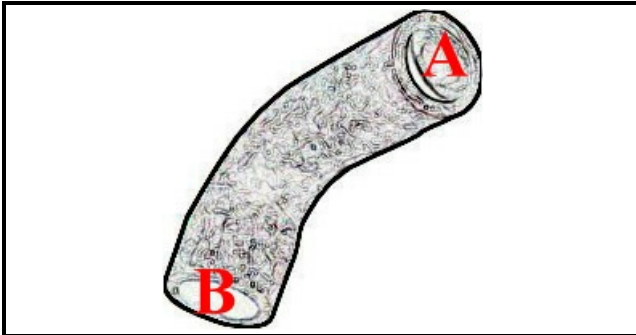

2108326

**FORMED HOSE WAREWASHING 50/35**

Date: 22-11-2024

ORIGINAL  
**OSP**  
SPARE PARTS**Technical data**

MINIMUM INTERNAL DIAMETER mm	A=31mm
MAXIMUM INTERNAL DIAMETER mm	B=50mm
NUMBER OF WAYS	2 VIE/WAYS