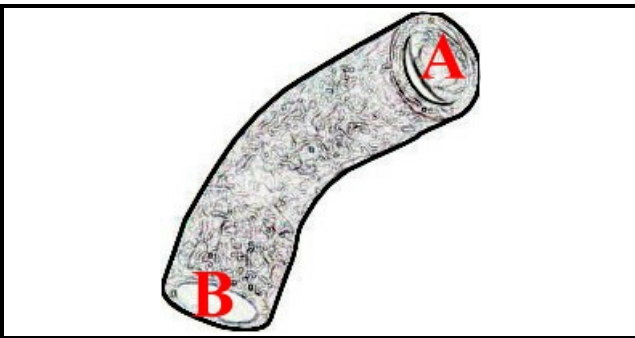

## Technical data

MINIMUM INTERNAL DIAMETER mm	A=22mm
MAXIMUM INTERNAL DIAMETER mm	B=22mm
NUMBER OF WAYS	2 VIE/WAYS