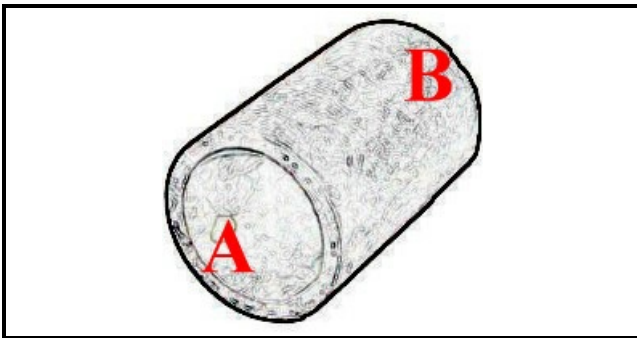

2108369

HOSE SUCTION D30

Date: 06-04-2025

ORIGINAL
OSP
SPARE PARTS

Technical data

MINIMUM INTERNAL DIAMETER mm	A=50mm
MAXIMUM INTERNAL DIAMETER mm	B=50mm
NUMBER OF WAYS	2 VIE/WAYS

Manufacturer code

ELFRAMO SPA