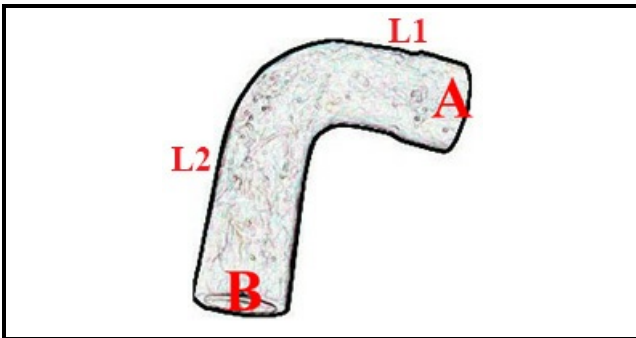

2108391

**HOSE CONNECTION RINSE GLASSWASHERS ADD**

Date: 31-01-2025

ORIGINAL  
**OSP**  
SPARE PARTS**Technical data**

DEPTH MM	L=300mm
MINIMUM INTERNAL DIAMETER mm	A=11mm
MAXIMUM INTERNAL DIAMETER mm	B=11mm
NUMBER OF WAYS	2 VIE/WAYS
DEPTH MM	L=415mm