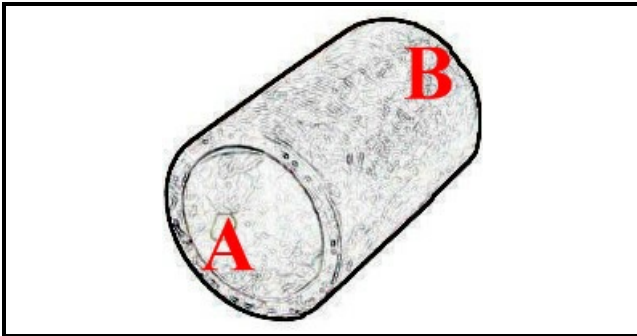

2108396

HOSE FITTING WASH UPPER C90E 07

Date: 06-04-2025

ORIGINAL
OSP
SPARE PARTS

Technical data

MINIMUM INTERNAL DIAMETER mm	A=35mm
MAXIMUM INTERNAL DIAMETER mm	B=35mm
NUMBER OF WAYS	2 VIE/WAYS

Manufacturer code