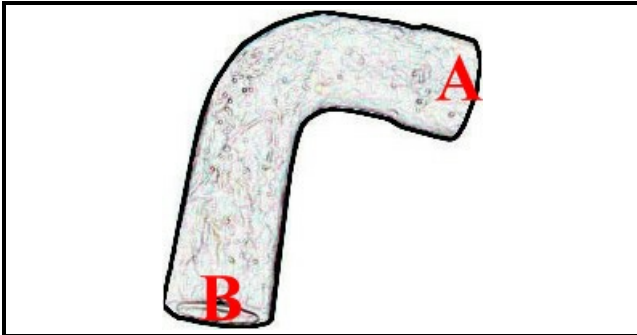

2108400

HOSE DRAIN NP 60

Date: 31-01-2025

ORIGINAL
OSP
SPARE PARTS**Technical data**

MINIMUM INTERNAL DIAMETER mm	B=36mm
MAXIMUM INTERNAL DIAMETER mm	A=37mm
NUMBER OF WAYS	2 VIE/WAYS

Manufacturer code

Gruppo Cimbali S.p.A.