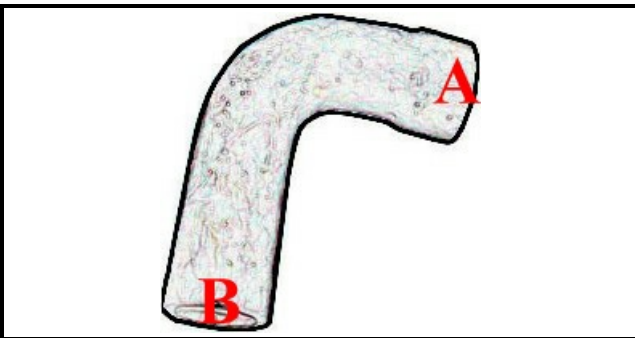

2108407

LOT PUMP SLEEVE LC2001

Date: 31-01-2025

ORIGINAL
OSP
SPARE PARTS**Technical data**

MINIMUM INTERNAL DIAMETER mm	B=51mm
MAXIMUM INTERNAL DIAMETER mm	A=53mm
NUMBER OF WAYS	2 VIE/WAYS

Manufacturer code