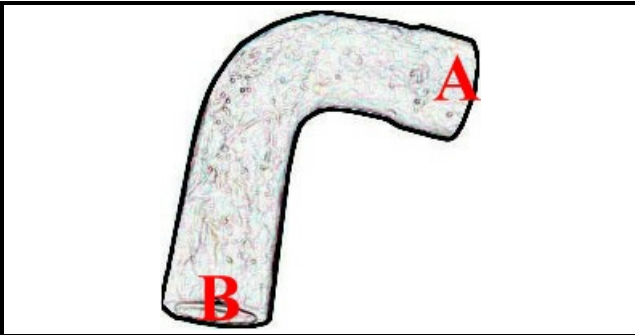

2108407

**LOT PUMP SLEEVE LC2001**

Date: 22-11-2024

ORIGINAL  
**OSP**  
SPARE PARTS**Technical data**

|                              |            |
|------------------------------|------------|
| MINIMUM INTERNAL DIAMETER mm | B=51mm     |
| MAXIMUM INTERNAL DIAMETER mm | A=53mm     |
| NUMBER OF WAYS               | 2 VIE/WAYS |