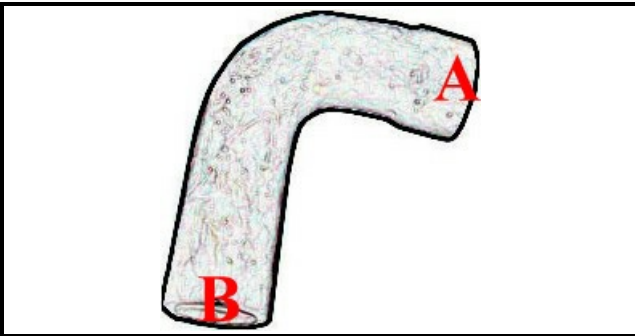

2108407

LOT PUMP SLEEVE LC2001

Date: 06-04-2025

ORIGINAL
OSP
SPARE PARTS

Technical data

MINIMUM INTERNAL DIAMETER mm	B=51mm
MAXIMUM INTERNAL DIAMETER mm	A=53mm
NUMBER OF WAYS	2 VIE/WAYS

Manufacturer code

COMENDA - ALI GROUP SRL A SOCIO UNICO