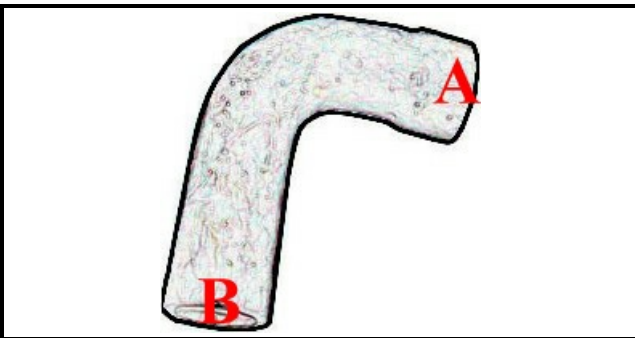

2108407

LOT PUMP SLEEVE LC2001

Date: 22-12-2024

ORIGINAL
OSP
SPARE PARTS**Technical data**

MINIMUM INTERNAL DIAMETER mm	B=51mm
MAXIMUM INTERNAL DIAMETER mm	A=53mm
NUMBER OF WAYS	2 VIE/WAYS

Manufacturer code