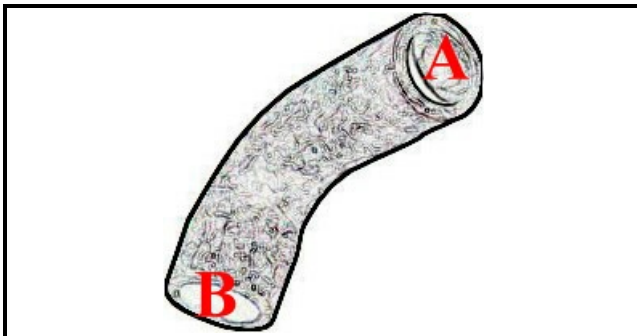

2108410

HOSE FOR WASH BD14

Date: 31-01-2025

ORIGINAL
OSP
SPARE PARTS**Technical data**

MINIMUM INTERNAL DIAMETER mm	A=36mm
MAXIMUM INTERNAL DIAMETER mm	B=36mm
NUMBER OF WAYS	2 VIE/WAYS

Manufacturer code

ELFRAMO SPA
ELFRAMO SPA
ELFRAMO SPA