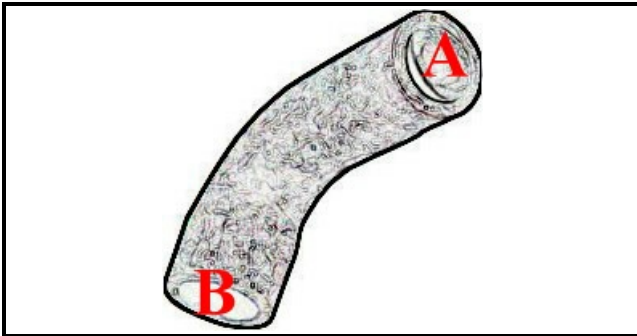

# HOSE FOR WASH BD14

Date: 06-04-2025

ORIGINAL  
**OSP**  
SPARE PARTS

## Technical data

|                              |            |
|------------------------------|------------|
| MINIMUM INTERNAL DIAMETER mm | A=36mm     |
| MAXIMUM INTERNAL DIAMETER mm | B=36mm     |
| NUMBER OF WAYS               | 2 VIE/WAYS |