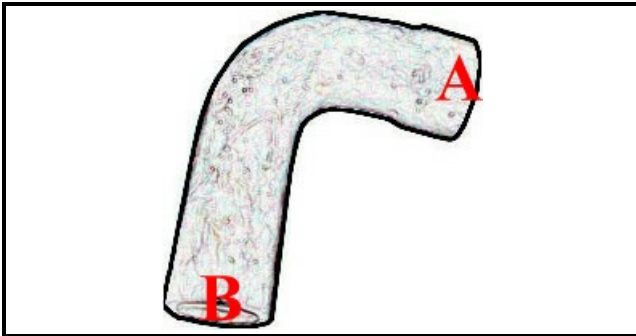

## Technical data

MINIMUM INTERNAL DIAMETER mm	A=17mm
MAXIMUM INTERNAL DIAMETER mm	B=17mm
NUMBER OF WAYS	2 VIE/WAYS