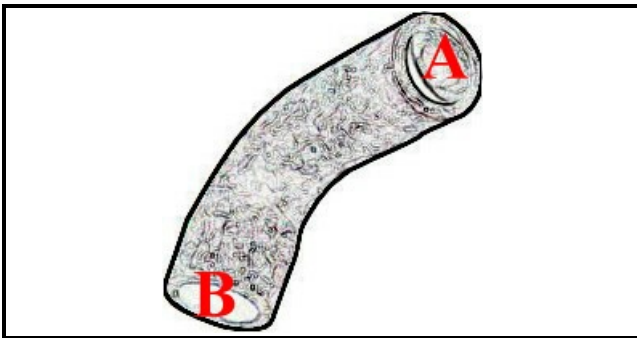

# SLEEVE

Date: 07-04-2025

ORIGINAL  
**OSP**  
SPARE PARTS

## Technical data

DEPTH MM	L=116mm
MINIMUM INTERNAL DIAMETER mm	A=27mm
MAXIMUM INTERNAL DIAMETER mm	B=36mm
NUMBER OF WAYS	2 VIE/WAYS