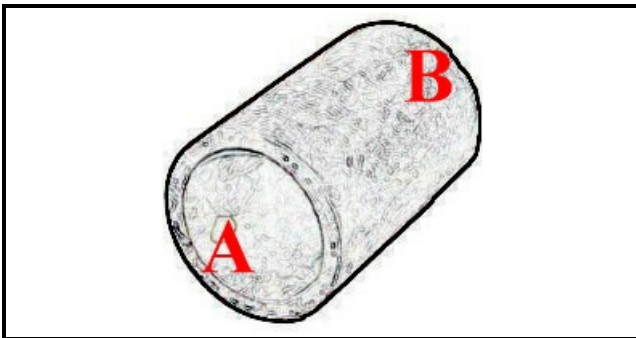

2108470

SLEEVE

Date: 22-11-2024

ORIGINAL
OSP
SPARE PARTS**Technical data**

DEPTH MM	L=150mm
MINIMUM INTERNAL DIAMETER mm	A=70mm
MAXIMUM INTERNAL DIAMETER mm	B=70mm
NUMBER OF WAYS	2 VIE/WAYS

Manufacturer code