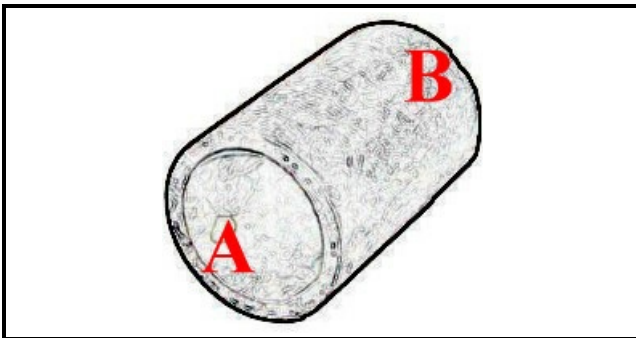

2108470

**SLEEVE**

Date: 31-01-2025

ORIGINAL  
**OSP**  
SPARE PARTS**Technical data**

DEPTH MM	L=150mm
MINIMUM INTERNAL DIAMETER mm	A=70mm
MAXIMUM INTERNAL DIAMETER mm	B=70mm
NUMBER OF WAYS	2 VIE/WAYS

**Manufacturer code**