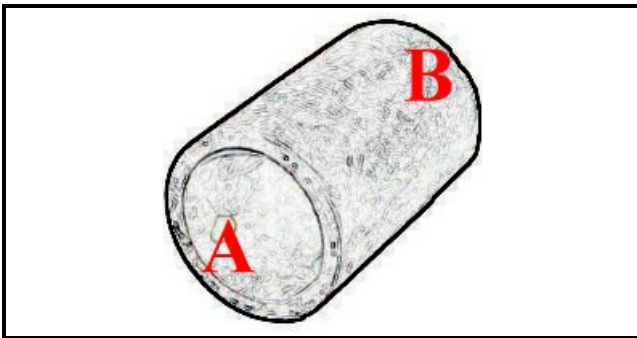

2108470

SLEEVE

Date: 07-04-2025

ORIGINAL
OSP
SPARE PARTS

Technical data

DEPTH MM	L=150mm
MINIMUM INTERNAL DIAMETER mm	A=70mm
MAXIMUM INTERNAL DIAMETER mm	B=70mm
NUMBER OF WAYS	2 VIE/WAYS

Manufacturer code

ELFRAMO SPA