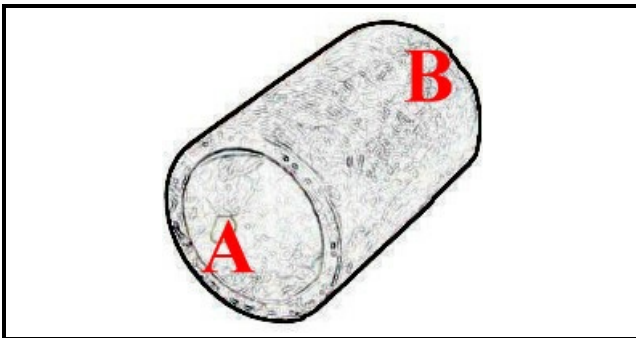

2108470

SLEEVE

Date: 22-12-2024

ORIGINAL
OSP
SPARE PARTS**Technical data**

DEPTH MM	L=150mm
MINIMUM INTERNAL DIAMETER mm	A=70mm
MAXIMUM INTERNAL DIAMETER mm	B=70mm
NUMBER OF WAYS	2 VIE/WAYS

Manufacturer code