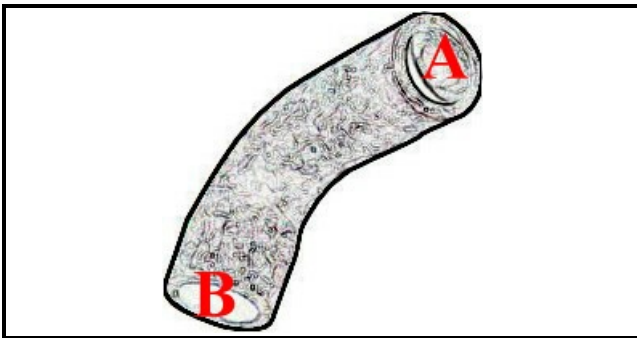

2108492

PUMP OUTLET HOSE

Date: 07-04-2025

ORIGINAL
OSP
SPARE PARTS

Technical data

MINIMUM INTERNAL DIAMETER mm	A=40mm
MAXIMUM INTERNAL DIAMETER mm	B=40mm

Manufacturer code

ARISTARCO / KASTEL S.P.A.