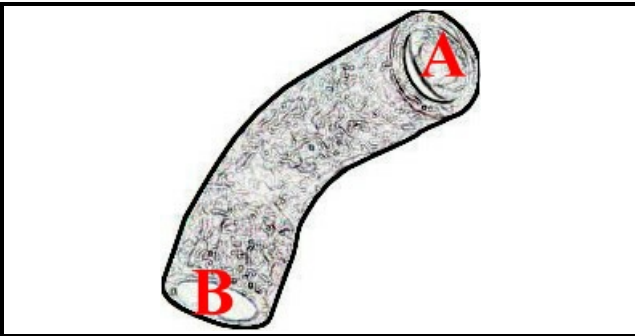

# LOT SLEEVE AF55

Date: 07-04-2025

ORIGINAL  
**OSP**  
SPARE PARTS

## Technical data

MINIMUM INTERNAL DIAMETER mm	A=40mm
MAXIMUM INTERNAL DIAMETER mm	B=40mm