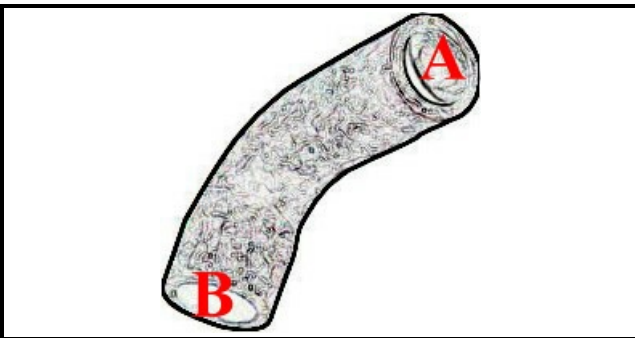

2108498

**LOT SLEEVE AF55**

Date: 31-01-2025

ORIGINAL  
**OSP**  
SPARE PARTS**Technical data**

MINIMUM INTERNAL DIAMETER mm	A=40mm
MAXIMUM INTERNAL DIAMETER mm	B=40mm

**Manufacturer code**

A.T.A. SRL