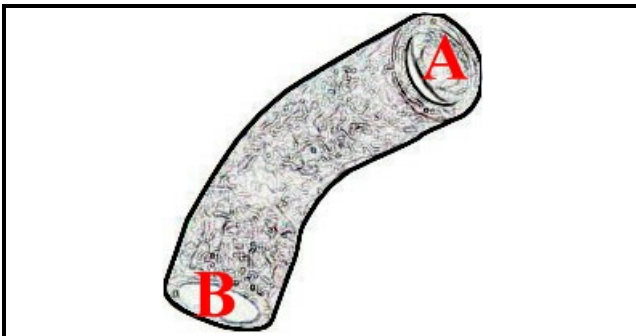

## LOT SLEEVE AF55

Date: 22-12-2024

ORIGINAL  
**OSP**  
SPARE PARTS

### Technical data

MINIMUM INTERNAL DIAMETER mm	A=40mm
MAXIMUM INTERNAL DIAMETER mm	B=40mm