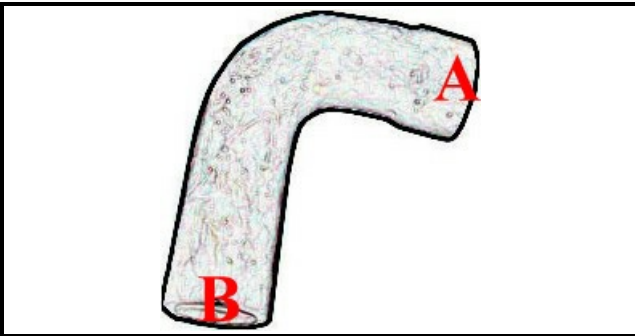

2108509

SUCTION SLEEVE LP60

Date: 07-04-2025

ORIGINAL
OSP
SPARE PARTS

Technical data

DEPTH MM	L=320mm
MINIMUM INTERNAL DIAMETER mm	A=61mm
MAXIMUM INTERNAL DIAMETER mm	B=67mm
WIDTH MM	P=160mm

Manufacturer code