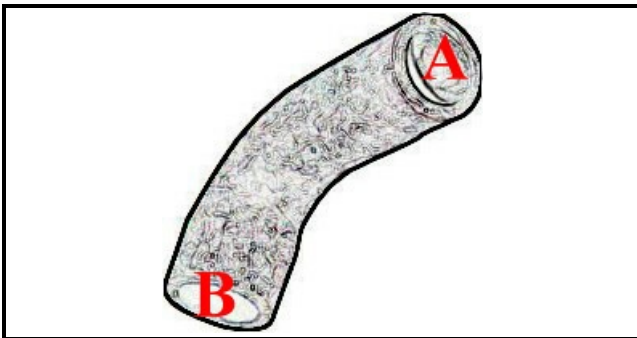

2108510

SUCTION SLEEVE

Date: 10-01-2025

ORIGINAL
OSP
SPARE PARTS**Technical data**

DEPTH MM	L=230mm
MINIMUM INTERNAL DIAMETER mm	A=25mm
MAXIMUM INTERNAL DIAMETER mm	B=25mm

Manufacturer code

ELECTROLUX PROFESSIONAL S.P.A.