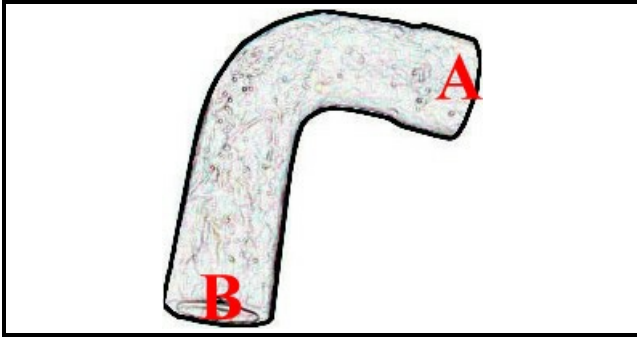

2108584

Date: 05-04-2025

ORIGINAL  
**OSP**  
SPARE PARTS

**Technical data**

DEPTH MM	L=420
MINIMUM INTERNAL DIAMETER mm	A=40
MAXIMUM INTERNAL DIAMETER mm	B=40
NUMBER OF WAYS	VIE=2