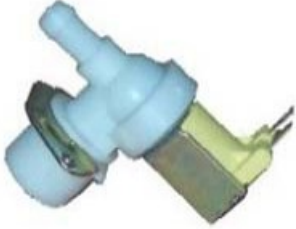

1124064

SOLENOID VALVE 1 WAY 90° D. 10,5 24V

Date: 04-12-2024

Manufacturer code

ELECTROLUX PROFESSIONAL S.P.A.

ELECTROLUX PROFESSIONAL S.P.A.
