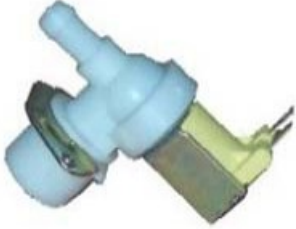

1124064

SOLENOID VALVE 1 WAY 90° D. 10,5 24V

Date: 09-01-2025

Manufacturer code

ELECTROLUX PROFESSIONAL S.P.A.

ELECTROLUX PROFESSIONAL S.P.A.
