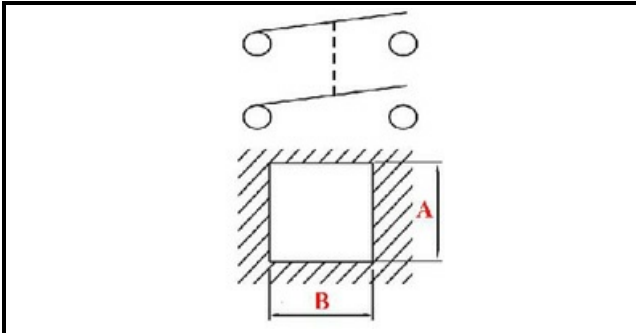

1105005

ON/OFF SWITCH SAB

Date: 27-02-2025

ORIGINAL
OSP
SPARE PARTS**Technical data**

DEPTH MM	B=26mm
WIDTH MM	A=26mm
NUMBER OF POLES	POLI/POLES=4
NUMBER OF POSITIONS	0-1
COLOR	ROSSO/RED
VOLT	230V
COLOR	VERDE/GREEN