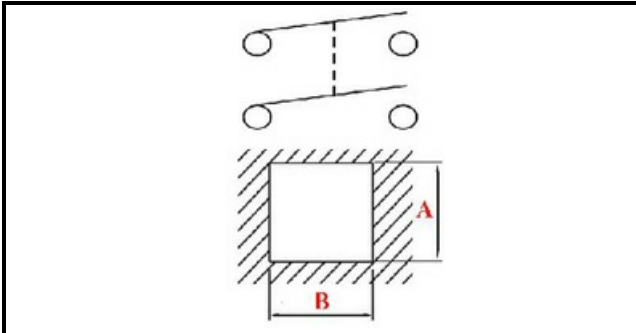

1105005

ON/OFF SWITCH SAB

Date: 24-11-2024

ORIGINAL
OSP
SPARE PARTS**Technical data**

DEPTH MM	B=26mm
WIDTH MM	A=26mm
NUMBER OF POLES	POLI/POLES=4
NUMBER OF POSITIONS	0-1
COLOR	ROSSO/RED
VOLT	230V
COLOR	VERDE/GREEN