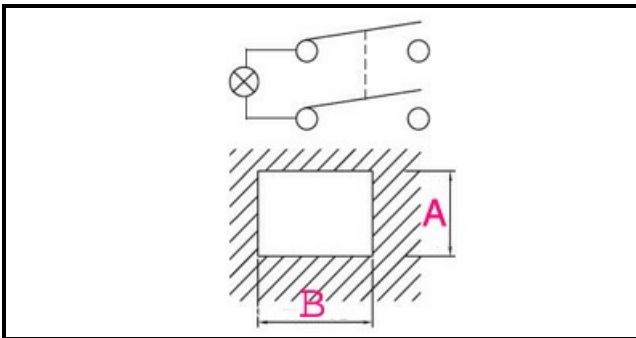

1105006

RED LUMINOUS BIPOLAR SWITCH

Date: 27-01-2025

Technical data

| | |
|---------------------|--------------|
| DEPTH MM | B=30mm |
| WIDTH MM | A=22mm |
| NUMBER OF POLES | POLI/POLES=4 |
| NUMBER OF POSITIONS | 0-1 |
| COLOR | ROSSO/RED |
| VOLT | 230V |