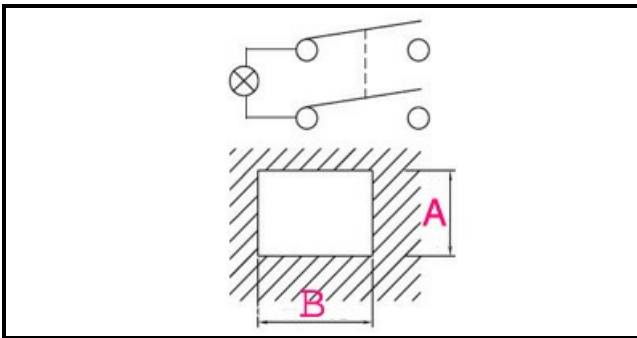

1105006

RED LUMINOUS BIPOLAR SWITCH

Date: 12-04-2025

Technical data

DEPTH MM	B=30mm
WIDTH MM	A=22mm
NUMBER OF POLES	POLI/POLES=4
NUMBER OF POSITIONS	0-1
COLOR	ROSSO/RED
VOLT	230V

Manufacturer code

CMA MACCHINE PER CAFFE' SRL
SIMONELLI GROUP SPA
RANCILIO GROUP SPA CON SOCIO UNICO
A.T.A. SRL
A.T.A. SRL