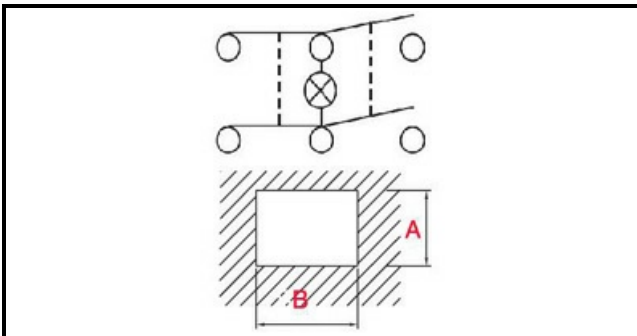

1105007

GREEN LUMINOUS BIPOLAR TWO-WAYS SWITCH 0-1

Date: 06-04-2025

Technical data

DEPTH MM	B=30mm
WIDTH MM	A=22mm
NUMBER OF POLES	POLI/POLES=6
NUMBER OF POSITIONS	0-1
COLOR	VERDE/GREEN
VOLT	230V

Manufacturer code