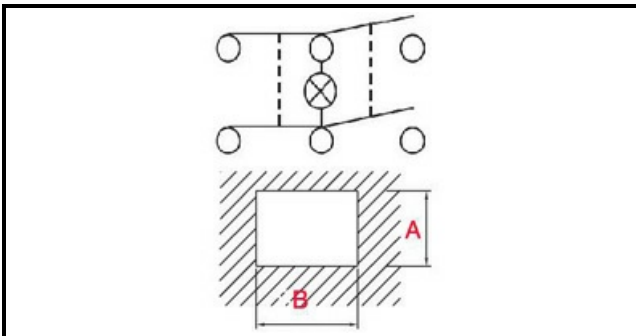

1105007

GREEN LUMINOUS BIPOLAR TWO-WAYS SWITCH 0-1

Date: 27-02-2025

Technical data

DEPTH MM	B=30mm
WIDTH MM	A=22mm
NUMBER OF POLES	POLI/POLES=6
NUMBER OF POSITIONS	0-1
COLOR	VERDE/GREEN
VOLT	230V

Manufacturer code