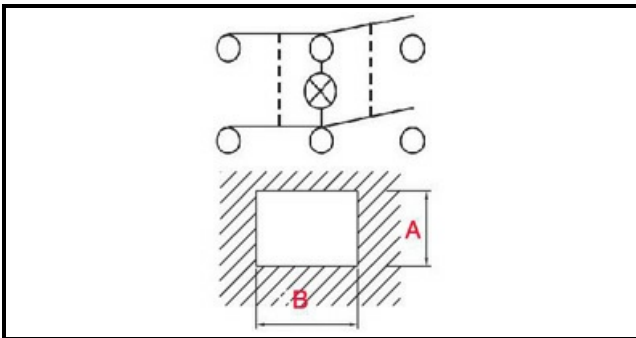

1105007

GREEN LUMINOUS BIPOLAR TWO-WAYS SWITCH 0-1

Date: 27-01-2025

Technical data

DEPTH MM	B=30mm
WIDTH MM	A=22mm
NUMBER OF POLES	POLI/POLES=6
NUMBER OF POSITIONS	0-1
COLOR	VERDE/GREEN
VOLT	230V

Manufacturer code