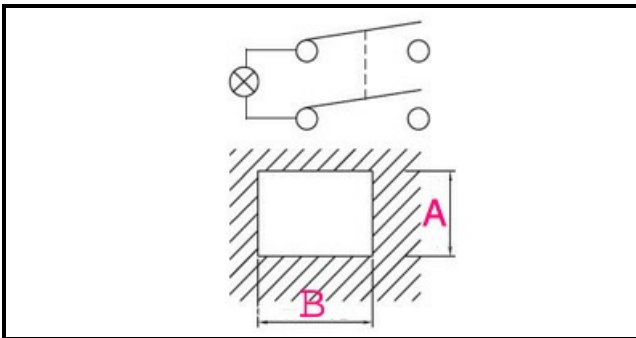

1105008

GREEN SWITCH 4 POLES

Date: 27-01-2025

Technical data

| | |
|---------------------|--------------|
| DEPTH MM | B=30mm |
| WIDTH MM | A=22mm |
| NUMBER OF POLES | POLI/POLES=4 |
| NUMBER OF POSITIONS | 0-1 |
| COLOR | VERDE/GREEN |
| VOLT | 230V |