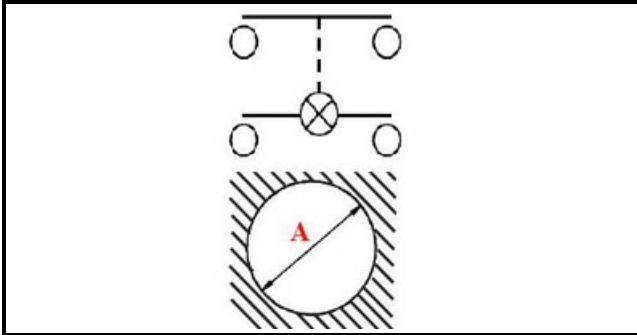

1105034

**ORANGE BIPOLAR LUMINOUS SWITCH 16A 250V D25**

Date: 22-12-2024

**Technical data**

DIAMETER mm	Ø=25mm
NUMBER OF POLES	POLI/POLES=4
NUMBER OF POSITIONS	0-1
COLOR	ARANCIO/ORANGE
VOLT	230V

**Manufacturer code**