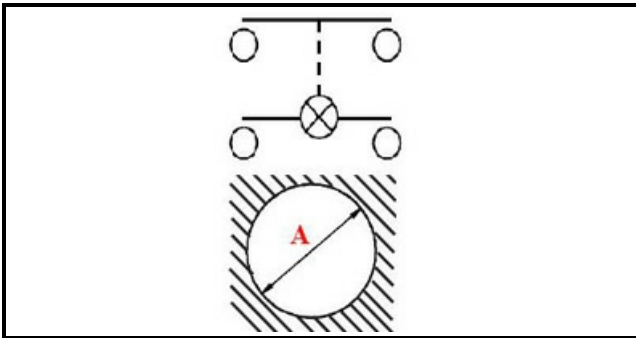

1105034

ORANGE BIPOLAR LUMINOUS SWITCH 16A 250V D25

Date: 21-11-2024

**Technical data**

DIAMETER mm	Ø=25mm
NUMBER OF POLES	POLI/POLES=4
NUMBER OF POSITIONS	0-1
COLOR	ARANCIO/ORANGE
VOLT	230V

Manufacturer code