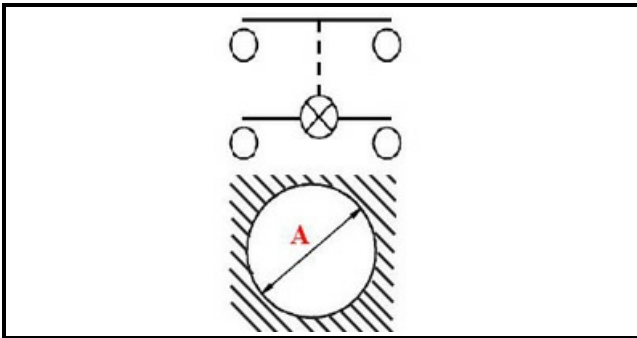

1105034

ORANGE BIPOLAR LUMINOUS SWITCH 16A 250V D25

Date: 27-02-2025

**Technical data**

DIAMETER mm	Ø=25mm
NUMBER OF POLES	POLI/POLES=4
NUMBER OF POSITIONS	0-1
COLOR	ARANCIO/ORANGE
VOLT	230V

Manufacturer code