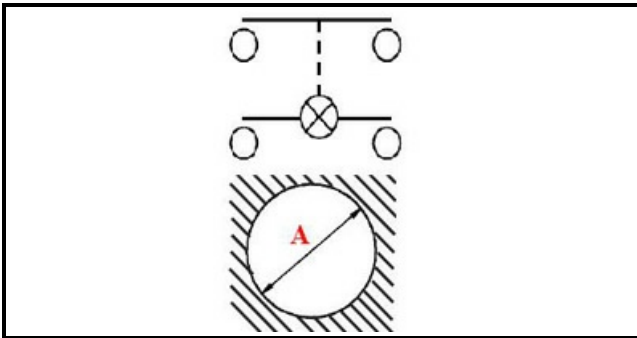

1105034

**ORANGE BIPOLAR LUMINOUS SWITCH 16A 250V D25**

Date: 27-01-2025

**Technical data**

DIAMETER mm	Ø=25mm
NUMBER OF POLES	POLI/POLES=4
NUMBER OF POSITIONS	0-1
COLOR	ARANCIO/ORANGE
VOLT	230V

**Manufacturer code**