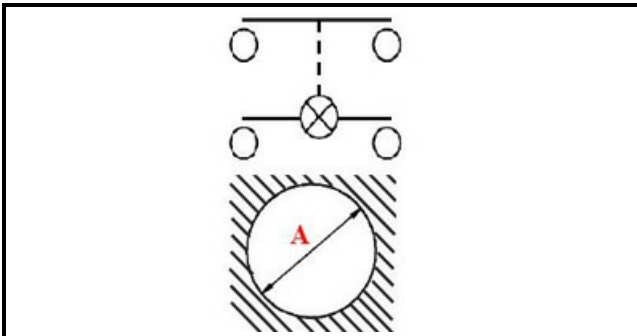

1105035

**GREEN BIPOLAR LUMINOUS SWITCH 16A 250V D25**

Date: 25-11-2024

**Technical data**

DIAMETER mm	Ø=25mm
NUMBER OF POLES	POLI/POLES=4
NUMBER OF POSITIONS	0-1
COLOR	VERDE/GREEN
VOLT	230V