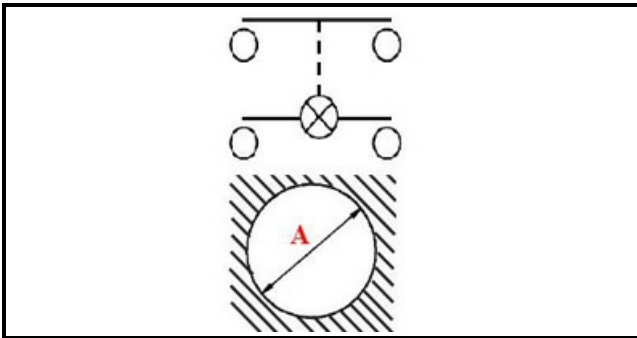

1105035

**GREEN BIPOLAR LUMINOUS SWITCH 16A 250V D25**

Date: 27-02-2025

**Technical data**

DIAMETER mm	Ø=25mm
NUMBER OF POLES	POLI/POLES=4
NUMBER OF POSITIONS	0-1
COLOR	VERDE/GREEN
VOLT	230V