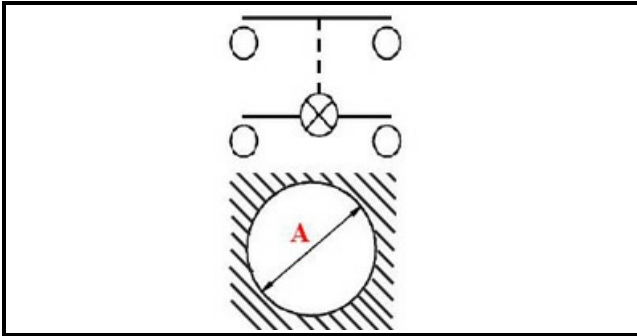

1105035

GREEN BIPOLAR LUMINOUS SWITCH 16A 250V D25

Date: 08-04-2025

Technical data

DIAMETER mm	Ø=25mm
NUMBER OF POLES	POLI/POLES=4
NUMBER OF POSITIONS	0-1
COLOR	VERDE/GREEN
VOLT	230V