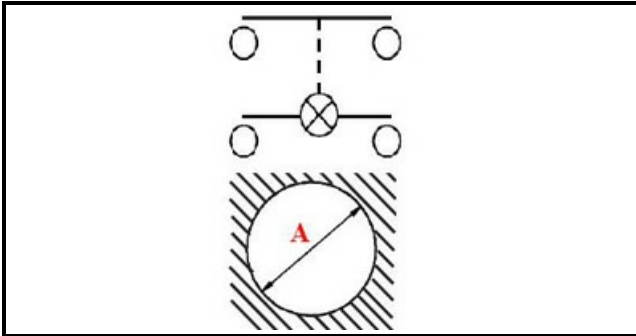

1105035

GREEN BIPOLAR LUMINOUS SWITCH 16A 250V D25

Date: 27-01-2025

**Technical data**

DIAMETER mm	Ø=25mm
NUMBER OF POLES	POLI/POLES=4
NUMBER OF POSITIONS	0-1
COLOR	VERDE/GREEN
VOLT	230V