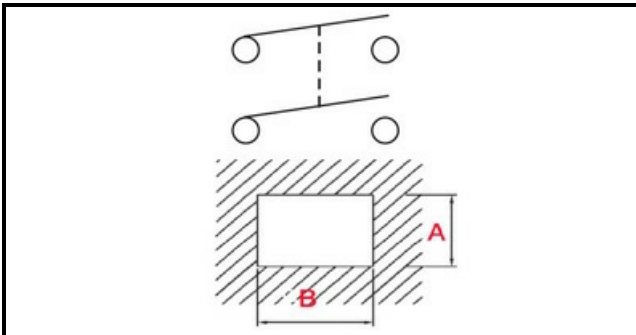

1105045

BLACK BIPOLAR SWITCH 0/1

Date: 22-11-2024

**Technical data**

DEPTH MM	B=30mm
WIDTH MM	A=22mm
NUMBER OF POLES	POLI/POLES=4
NUMBER OF POSITIONS	0-1
COLOR	NERO/BLACK
VOLT	230V

Manufacturer code

LAINOX ALI GROUP SRL A SOCIO UNICO