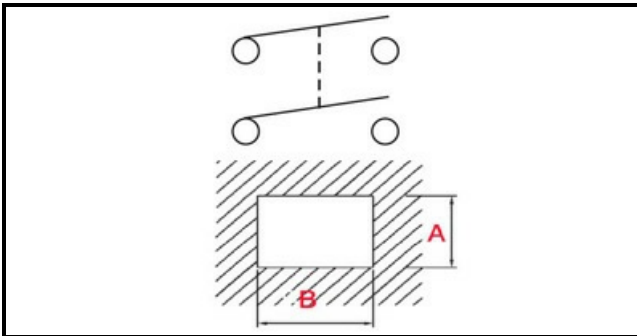

1105045

BLACK BIPOLAR SWITCH 0/1

Date: 05-04-2025

Technical data

DEPTH MM	B=30mm
WIDTH MM	A=22mm
NUMBER OF POLES	POLI/POLES=4
NUMBER OF POSITIONS	0-1
COLOR	NERO/BLACK
VOLT	230V

Manufacturer code

LAINOX ALI GROUP SRL A SOCIO UNICO