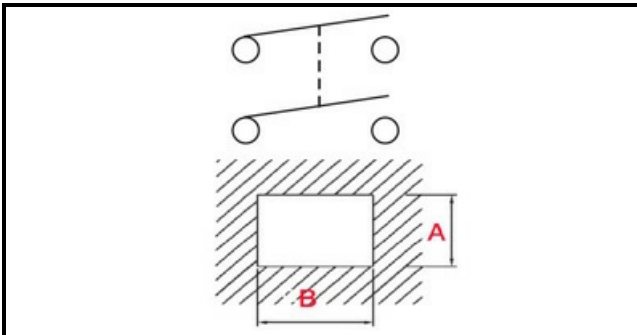

1105045

BLACK BIPOLAR SWITCH 0/1

Date: 27-02-2025

**Technical data**

DEPTH MM	B=30mm
WIDTH MM	A=22mm
NUMBER OF POLES	POLI/POLES=4
NUMBER OF POSITIONS	0-1
COLOR	NERO/BLACK
VOLT	230V

Manufacturer code

LAINOX ALI GROUP SRL A SOCIO UNICO