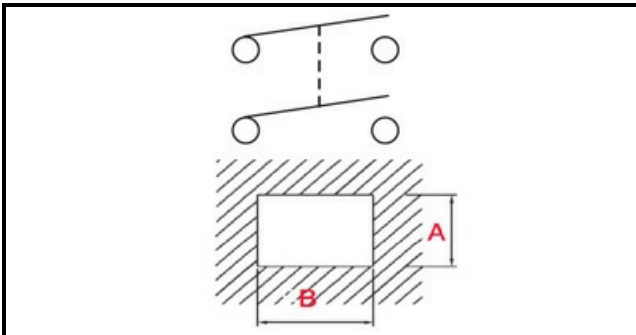

1105045

BLACK BIPOLAR SWITCH 0/1

Date: 27-01-2025

**Technical data**

DEPTH MM	B=30mm
WIDTH MM	A=22mm
NUMBER OF POLES	POLI/POLES=4
NUMBER OF POSITIONS	0-1
COLOR	NERO/BLACK
VOLT	230V

Manufacturer code

LAINOX ALI GROUP SRL A SOCIO UNICO