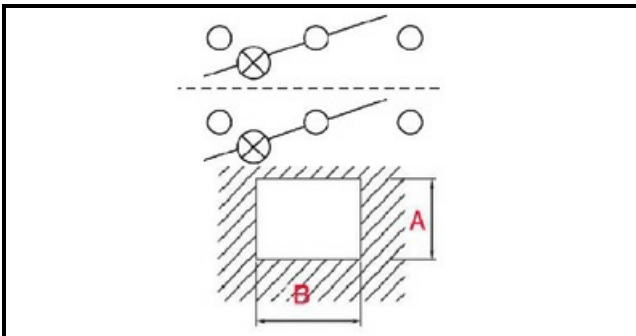

## Technical data

DEPTH MM	B=30mm
WIDTH MM	A=22mm
NUMBER OF POLES	POLI/POLES=6
NUMBER OF POSITIONS	0-1 / 0-1
COLOR	NERO CON LED/BLACK WITH LED
VOLT	250V