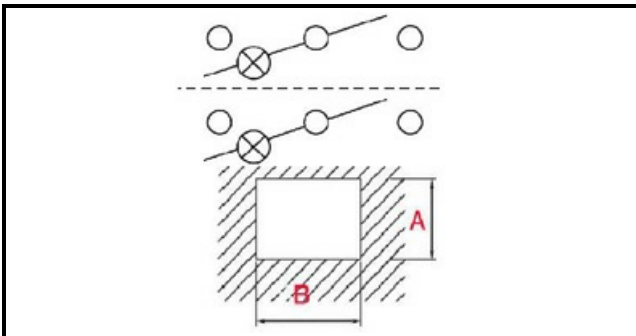

1105050

**DOUBLE LUMINOUS SWITCH FABA**

Date: 25-11-2024

ORIGINAL  
**OSP**  
SPARE PARTS**Technical data**

|                     |                             |
|---------------------|-----------------------------|
| DEPTH MM            | B=30mm                      |
| WIDTH MM            | A=22mm                      |
| NUMBER OF POLES     | POLI/POLES=6                |
| NUMBER OF POSITIONS | 0-1 / 0-1                   |
| COLOR               | NERO CON LED/BLACK WITH LED |
| VOLT                | 250V                        |