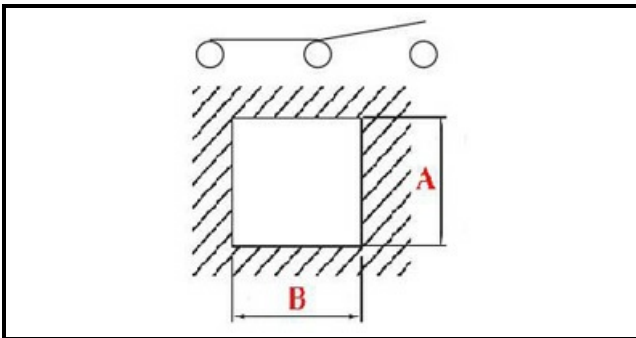

1105052

**"BLACK ONEPOLAR SWITCH ""LINEA"""**

Date: 22-11-2024

**Technical data**

DEPTH MM	B=26mm
WIDTH MM	A=26mm
NUMBER OF POLES	POLI/POLES=6
NUMBER OF POSITIONS	0-1
COLOR	ROSSO/RED
VOLT	230V
COLOR	VERDE/GREEN