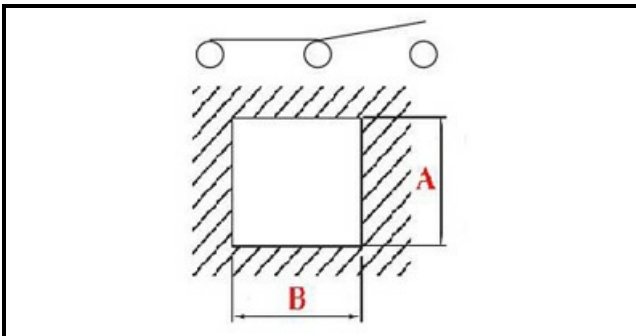

1105052

**"BLACK ONEPOLAR SWITCH ""LINEA"""**

Date: 27-01-2025

**Technical data**

DEPTH MM	B=26mm
WIDTH MM	A=26mm
NUMBER OF POLES	POLI/POLES=6
NUMBER OF POSITIONS	0-1
COLOR	ROSSO/RED
VOLT	230V
COLOR	VERDE/GREEN