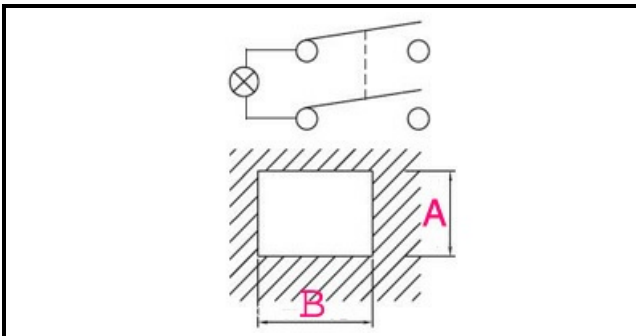

## TWO PUSH-BUTTON BIPOLAR SWITCH EPOCA

Date: 27-02-2025

ORIGINAL  
**OSP**  
SPARE PARTS

### Technical data

DEPTH MM	B=30mm
WIDTH MM	A=22mm
NUMBER OF POLES	POLI/POLES=4
NUMBER OF POSITIONS	0-1
COLOR	NERO CON LED/BLACK WITH LED
VOLT	250V