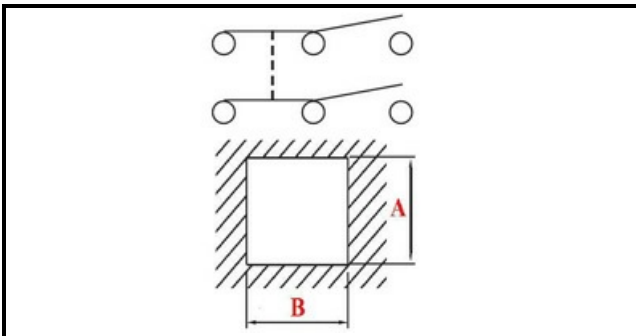

1105078

ROUND MAIN SWITCH COMENDA

Date: 27-02-2025

Technical data

DEPTH MM	B=26mm
WIDTH MM	A=26mm
NUMBER OF POLES	POLI/POLES=6
NUMBER OF POSITIONS	0-1
COLOR	ROSSO/RED
VOLT	230V
COLOR	VERDE/GREEN

Manufacturer code