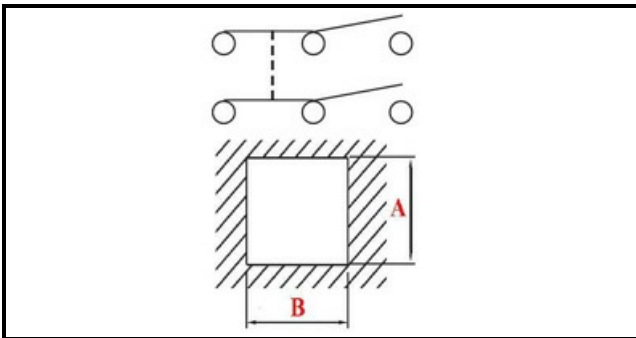

1105078

ROUND MAIN SWITCH COMENDA

Date: 23-12-2024

Technical data

DEPTH MM	B=26mm
WIDTH MM	A=26mm
NUMBER OF POLES	POLI/POLES=6
NUMBER OF POSITIONS	0-1
COLOR	ROSSO/RED
VOLT	230V
COLOR	VERDE/GREEN

Manufacturer code