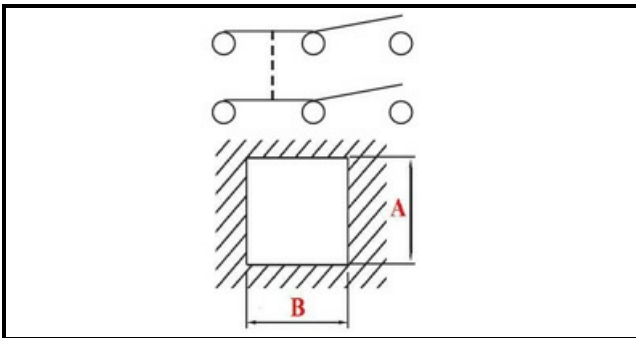

1105078

ROUND MAIN SWITCH COMENDA

Date: 22-11-2024

Technical data

DEPTH MM	B=26mm
WIDTH MM	A=26mm
NUMBER OF POLES	POLI/POLES=6
NUMBER OF POSITIONS	0-1
COLOR	ROSSO/RED
VOLT	230V
COLOR	VERDE/GREEN

Manufacturer code