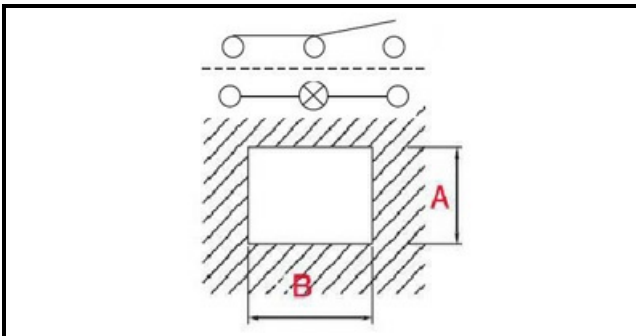

1105101

COMBI SWITCH WITH LIGHT DIHR

Date: 24-11-2024

ORIGINAL
OSP
SPARE PARTS

Technical data

DEPTH MM	B=30mm
WIDTH MM	A=22mm
NUMBER OF POLES	POLI/POLES=5
NUMBER OF POSITIONS	0-1
COLOR	VERDE/GREEN
VOLT	250V