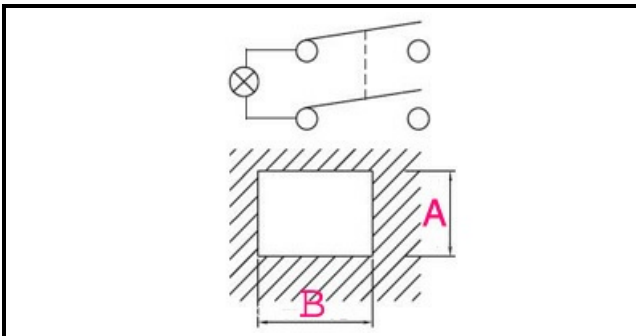

1105108

HEATING ELEMENT SWITCH

Date: 27-02-2025

ORIGINAL
OSP
SPARE PARTS

Technical data

DEPTH MM	B=30mm
WIDTH MM	A=22mm
NUMBER OF POLES	POLI/POLES=4
NUMBER OF POSITIONS	0-1
COLOR	NERO CON LED/BLACK WITH LED
VOLT	250V