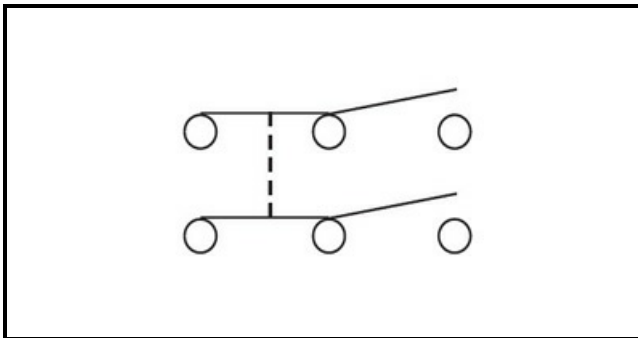

1105170

SWITCH 6 POLES FAST. 90°

Date: 23-12-2024

Technical data

DEPTH MM	B=30mm
WIDTH MM	A=19mm
NUMBER OF POLES	POLI/POLES=6
NUMBER OF POSITIONS	0-1
VOLT	230V

Manufacturer code

SIMONELLI GROUP SPA

OMNIWASH SRL - SOCIETA' A SOCIO UNICO