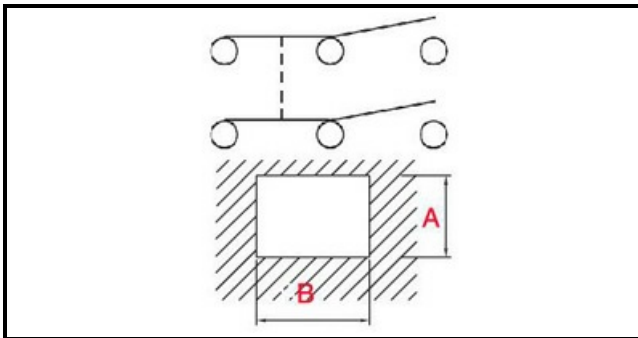

1105178

**BLACK SWITCH 1-0-2 6P**

Date: 27-02-2025

**Technical data**

DEPTH MM	B=28mm
WIDTH MM	A=21mm
NUMBER OF POLES	POLI/POLES=6
NUMBER OF POSITIONS	1-0-2
COLOR	NERO/BLACK
VOLT	250V

**Manufacturer code**