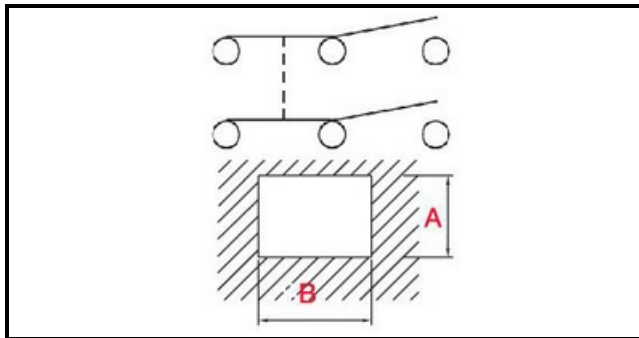

1105178

**BLACK SWITCH 1-0-2 6P**

Date: 22-11-2024

**Technical data**

DEPTH MM	B=28mm
WIDTH MM	A=21mm
NUMBER OF POLES	POLI/POLES=6
NUMBER OF POSITIONS	1-0-2
COLOR	NERO/BLACK
VOLT	250V

**Manufacturer code**