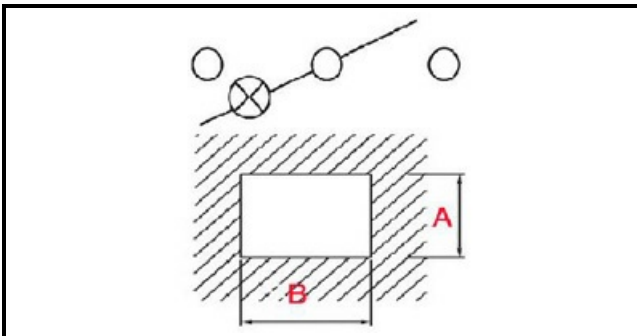

1105185

ORANGE PUSH-BUTTON SWITCH UNIP.0/1

Date: 27-02-2025

**Technical data**

DEPTH MM	B=27mm
WIDTH MM	A=11mm
NUMBER OF POLES	POLI/POLES=3
NUMBER OF POSITIONS	0-1
COLOR	ARANCIO/ORANGE
VOLT	250V

Manufacturer code