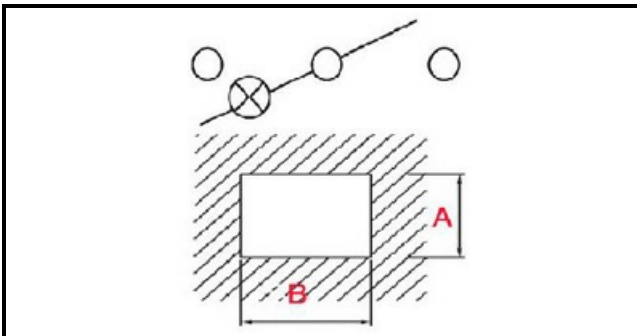

1105185

ORANGE PUSH-BUTTON SWITCH UNIP.0/1

Date: 23-12-2024

**Technical data**

DEPTH MM	B=27mm
WIDTH MM	A=11mm
NUMBER OF POLES	POLI/POLES=3
NUMBER OF POSITIONS	0-1
COLOR	ARANCIO/ORANGE
VOLT	250V

Manufacturer code