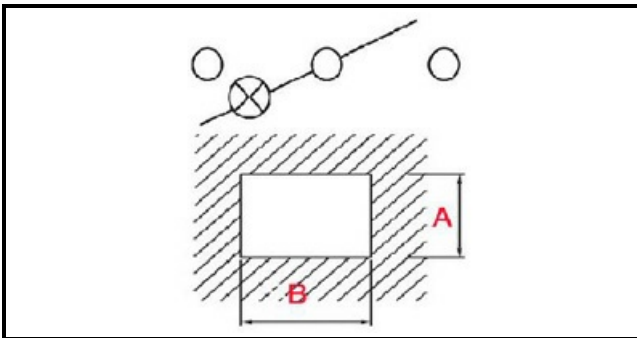

1105185

ORANGE PUSH-BUTTON SWITCH UNIP.0/1

Date: 22-11-2024

**Technical data**

DEPTH MM	B=27mm
WIDTH MM	A=11mm
NUMBER OF POLES	POLI/POLES=3
NUMBER OF POSITIONS	0-1
COLOR	ARANCIO/ORANGE
VOLT	250V

Manufacturer code