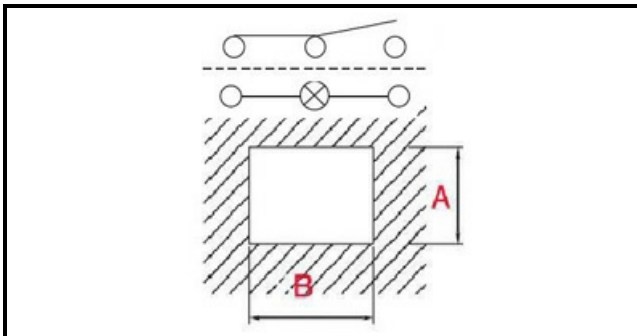

1105186

WHITE LAMP UNIP. SWITCH

Date: 22-11-2024

ORIGINAL
OSP
SPARE PARTS

Technical data

DEPTH MM	B=27mm
WIDTH MM	A=21mm
NUMBER OF POLES	POLI/POLES=4
NUMBER OF POSITIONS	0-1
COLOR	BIANCO/WHITE
VOLT	250V

Manufacturer code