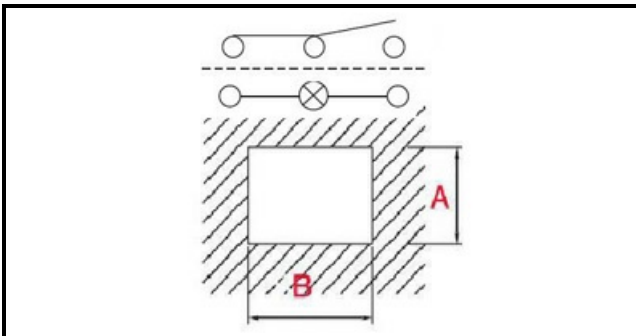

1105186

**WHITE LAMP UNIP. SWITCH**

Date: 23-12-2024

ORIGINAL  
**OSP**  
SPARE PARTS**Technical data**

DEPTH MM	B=27mm
WIDTH MM	A=21mm
NUMBER OF POLES	POLI/POLES=4
NUMBER OF POSITIONS	0-1
COLOR	BIANCO/WHITE
VOLT	250V