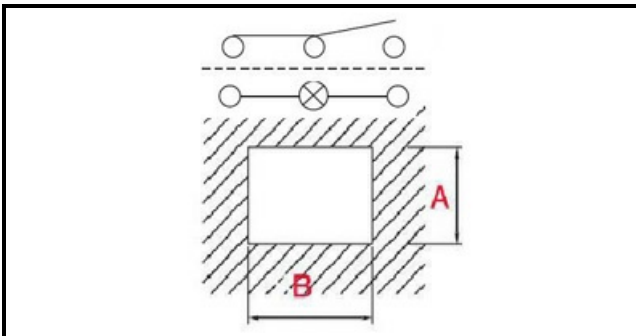

1105186

WHITE LAMP UNIP. SWITCH

Date: 27-02-2025

ORIGINAL
OSP
SPARE PARTS**Technical data**

DEPTH MM	B=27mm
WIDTH MM	A=21mm
NUMBER OF POLES	POLI/POLES=4
NUMBER OF POSITIONS	0-1
COLOR	BIANCO/WHITE
VOLT	250V