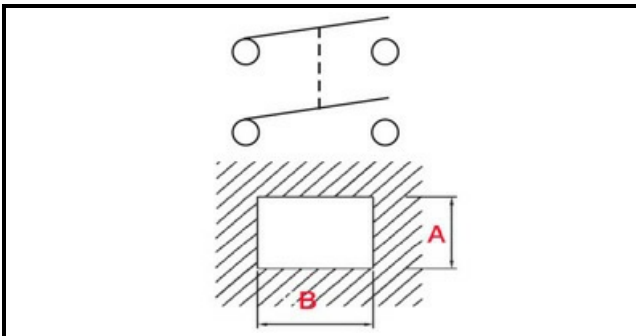

1105216

SWITCH CM SA

Date: 22-11-2024

**Technical data**

DEPTH MM	B=24mm
WIDTH MM	A=19mm
DIAMETER mm	Ø=16mm
NUMBER OF POLES	POLI/POLES=4
NUMBER OF POSITIONS	0-1
COLOR	GRIGIO/GREY
VOLT	230V

Manufacturer code