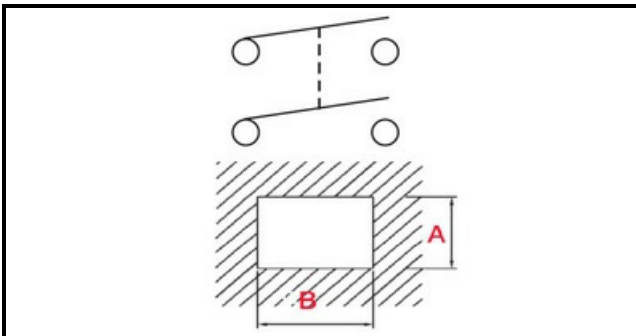

1105216

SWITCH CM SA

Date: 23-12-2024

**Technical data**

DEPTH MM	B=24mm
WIDTH MM	A=19mm
DIAMETER mm	Ø=16mm
NUMBER OF POLES	POLI/POLES=4
NUMBER OF POSITIONS	0-1
COLOR	GRIGIO/GREY
VOLT	230V

Manufacturer code