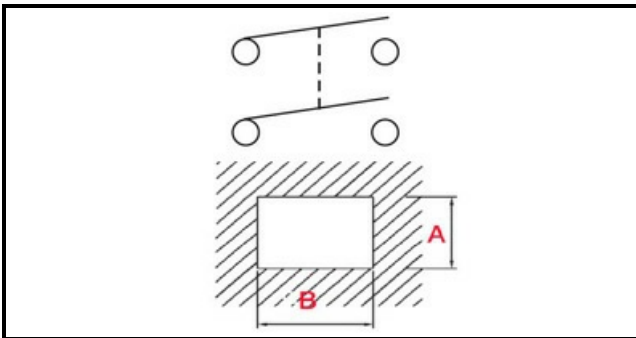

1105216

**SWITCH CM SA**

Date: 27-02-2025

**Technical data**

DEPTH MM	B=24mm
WIDTH MM	A=19mm
DIAMETER mm	Ø=16mm
NUMBER OF POLES	POLI/POLES=4
NUMBER OF POSITIONS	0-1
COLOR	GRIGIO/GREY
VOLT	230V

**Manufacturer code**